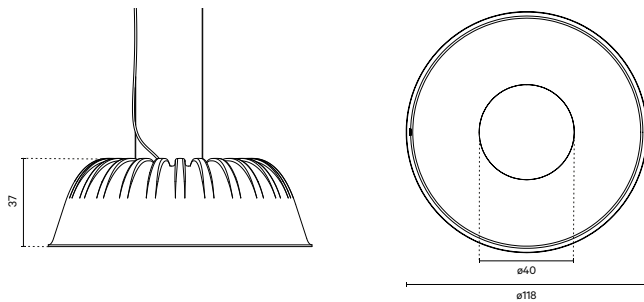

Product overview

Downloads

3D files, technical drawings and Hi-Res images are available in the [Download Library](#) at [devorm.nl](#)

Additional information

You can find maintenance recommendations, warranty terms and corporate information in the [Information bank](#) at [devorm.nl](#)