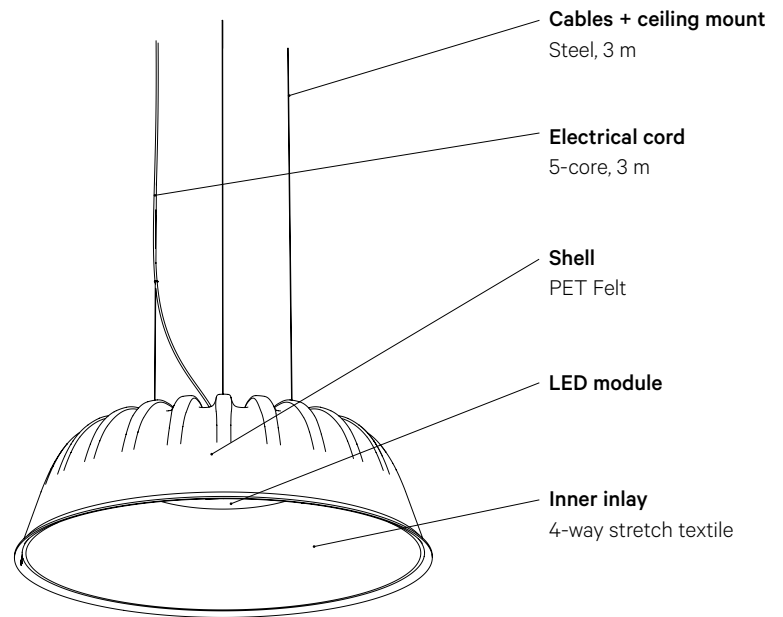

Product overview

Downloads

3D files, technical drawings and Hi-Res images are available in the [Download Library](#) at [devorm.nl](#)

Additional information

You can find maintenance recommendations, warranty terms and corporate information in the [Information bank](#) at [devorm.nl](#)